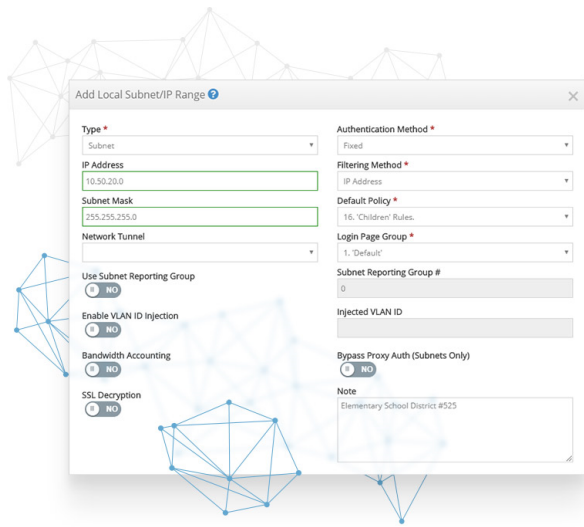

Assign default policies by school or district

Policy assignment within the iboss cloud is infinitely flexible. Assigning default policies to schools or districts can be performed using each school's IP subnet. Each IP subnet can be assigned a different policy allowing for situations such as policies for elementary schools versus a different default policy for high school students. In addition to default policies, student and teacher policies are layered on top dynamically to assign policies on a per user basis.

Buy Now

The iboss cloud can secure user Internet access on any device, from any location, in the cloud. Best of all, you can start using it immediately to protect your users instantly.

What you get

- 🔗 In the cloud Internet security
- 🔗 Advanced Internet malware protection that follows users
- 🔗 Advanced cloud and SaaS controls
- 🔗 Web filtering and compliance controls
- 🔗 Internet security for in-office users without appliances
- 🔗 Branch office Internet security without data backhaul
- 🔗 And a lot more...

Buy now

Contact Us

Get in touch with a technical specialist for a live demo.

North America Sales:

877-742-6832 X1
Contact local distributor or:
sales@iboss.com

International Sales:

858-568-7051 X1
Contact local distributor or:
sales@iboss.com

EMEA Sales:

+44 20 3884 0360
Contact local distributor or:
emeia@iboss.com

Contact Us

CONTACT SUPPORT

Support Overview
Open a Ticket

North America Support:
877-742-6832 X3
support.na@ibosscloud.com

LATAM Support:
+52 (55) 41696270
support.latam@ibosscloud.com

EMEA Support:
+44 (0) 203 7908289
support.emeia@ibosscloud.com

APAC Support:
+63 (45) 4571057
support.apac@ibosscloud.com

CONTACT SALES

Request Demo
Request Information

North America Sales:
877-742-6832 X1
Contact local distributor or:
sales@iboss.com

International Sales:
858-568-7051 X1
Contact local distributor or:
sales@iboss.com

EMEA Sales:
+44 20 3884 0360
Contact local distributor or:
emeia@iboss.com

iboss

Copyright © 2020
iboss. All Rights Reserved.