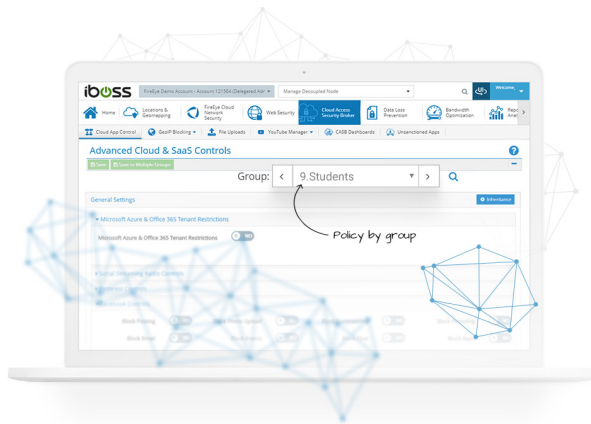

For Education

Flexible filtering policies for teachers vs. students across any device on or off network

Avoid a rigid, one size fits all approach to Internet access enabling digital learning

The iboss cloud integrates with network directories to ensure filtering policies are based on a user's role within the school. The level of granularity for policies are limitless. Roles can be based on teacher vs. student as well as across students based on grade level. In addition, policies are consistent whether the user is on or off campus. The result is more access to the Internet sites needed across the school to ensure uninterrupted learning.

Dynamically link policies based on Active Directory group or Organizational Unit

Create override groups that allow teachers to assist on student devices

Assign default policies by school or district