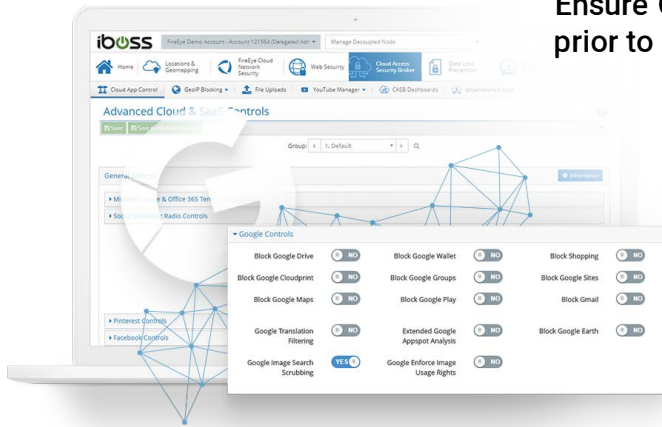

Enforce safe search on Google, Bing and Yahoo

Ensure Google images are scrubbed prior to search results being displayed

Enforce safe search on Youtube

## Enforce safe search on Google, Bing and Yahoo

Safe search can automatically be enabled and forced across popular search engines such as Google, Bing and Yahoo. The setting is enabled automatically and transparently to the user. In addition, enforcing safe search can be enabled on a per-group basis so that staff can have full access to search results when needed. Staff members can also override safe search results on-demand by creating override groups.