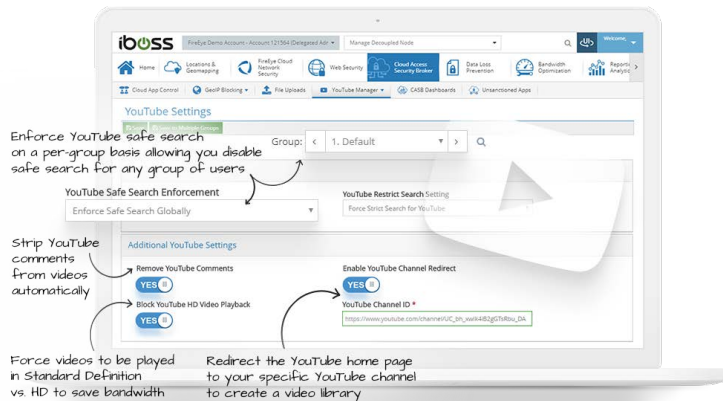

Buy Now

The iboss cloud can secure user Internet access on any device, from any location, in the cloud. Best of all, you can start using it immediately to protect your users instantly.

What you get

- 🕒 In the cloud Internet security
- 🕒 Advanced Internet malware protection that follows users
- 🕒 Advanced cloud and SaaS controls
- 🕒 Web filtering and compliance controls
- 🕒 Internet security for in-office users without appliances
- 🕒 Branch office Internet security without data backhaul
- 🕒 And a lot more...

Buy now

Contact Us

Get in touch with a technical specialist for a live demo.

North America Sales:

877-742-6832 X1
Contact local distributor or:
sales@iboss.com

International Sales:

858-568-7051 X1
Contact local distributor or:
sales@iboss.com

EMEA Sales:

+44 20 3884 0360
Contact local distributor or:
emeia@iboss.com

Contact Us